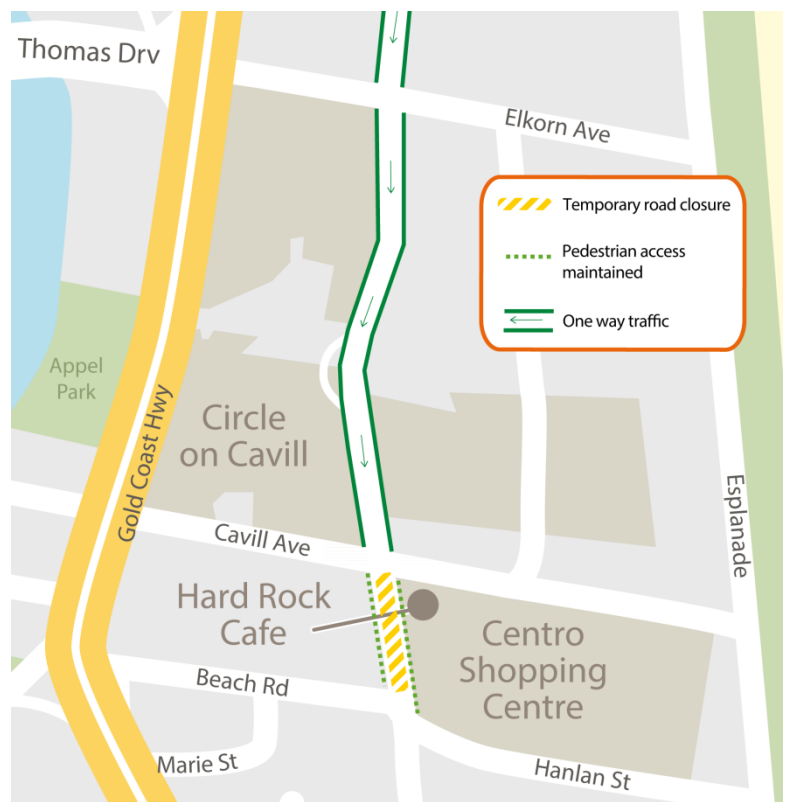

Surfers Paradise Boulevard Closed Cavill Avenue to Beach Road

From Monday 26 May to Friday 30 May 2014, Surfers Paradise Boulevard will be closed to traffic from Cavill Avenue to Beach Road at 6:30pm each night to facilitate footpath construction.

Surfers Paradise Boulevard will be reopened to southbound traffic each morning.

Traffic changes:

- Surfers Paradise Boulevard will be closed to all southbound traffic from Cavill Avenue to Beach Road from 6:30pm to 6:30am, Monday to Friday.
- Southbound traffic will be detoured to the Gold Coast Highway at Elkhorn Avenue or the Esplanade at Cavill Avenue to return to Surfers Paradise Boulevard.
- Local access for businesses and residents will be maintained via Beach Road.
- Pedestrian and business access routes will be maintained around the construction area. Temporary footpath closures near the active work area will occur and alternative routes will be signed.
- Alternative routes and redirections will be signed. Please drive to the conditions at all times during construction as points of access, temporary closures and changes to traffic flow will occur.