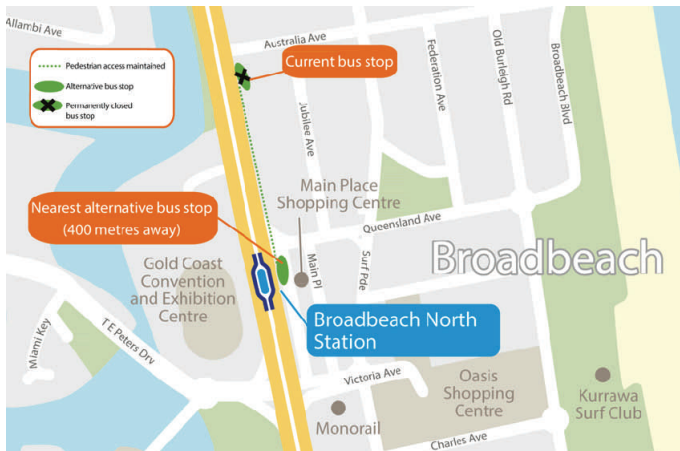

Australia Avenue Bus Stop Permanent Closure

Permanent bus stop closure

From Tuesday 4 February 2014, the Australia Avenue southbound bus stop on the Gold Coast Highway will be permanently closed. Passengers should make their way to the closest alternative stop located south on the Gold Coast Highway at Main Place Shopping Centre (see map).

Affected Routes

Passengers travelling on 700, 702, 703, 706, 707, 709 and 745 are requested to use the closest alternative bus stop.

We apologise for any inconvenience and thank passengers for their patience.