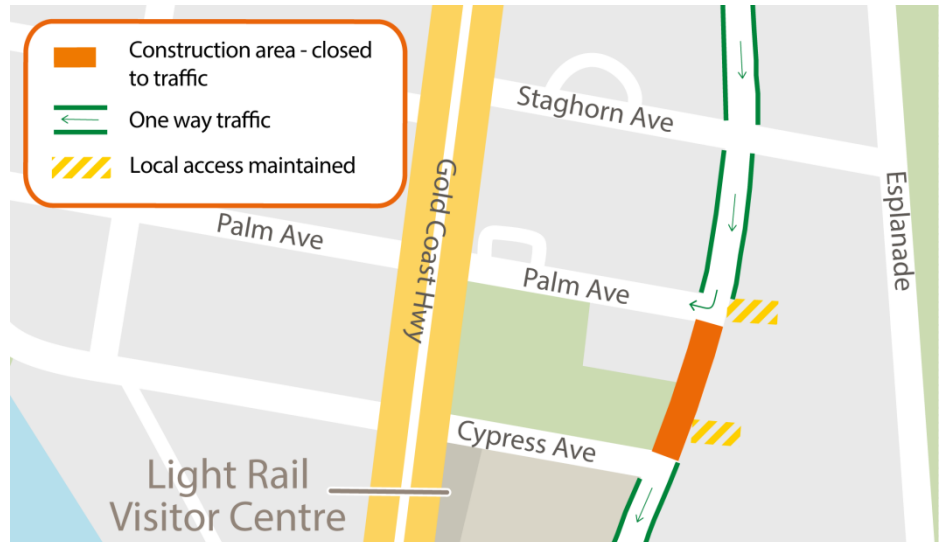

Surfers Paradise Boulevard Road Closure Palm Avenue to Cypress Avenue

From 6:00am Wednesday 4 December 2013, Surfers Paradise Boulevard will be closed to all southbound traffic between Palm Avenue and Cypress Avenue for up to three days to complete construction of the roadway, track and station.

Traffic changes:

- Surfers Paradise Boulevard will be closed to all southbound traffic from Palm Avenue to Cypress Avenue (see map).
- Southbound traffic will be detoured to the Gold Coast Highway at Palm Avenue or the Esplanade at Staghorn Avenue to return to Surfers Paradise Boulevard.
- Local access for businesses and residents, including Quarterdeck Apartments, will be maintained via Palm Avenue (see map). Traffic management will be on site to assist motorists and pedestrians.
- Pedestrian access routes will be maintained around the construction area. Temporary footpath closures near the active work area will occur and alternative routes will be signed.
- Please drive to the conditions at all times during construction as points of access, temporary closures and changes to traffic flow will occur.