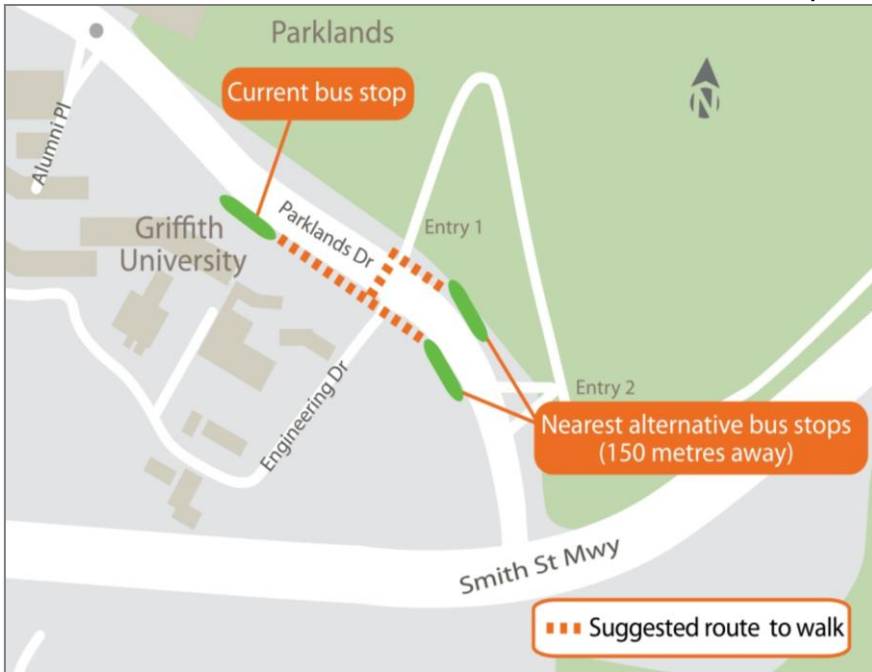

# Bus Stop Closure

From Monday 3 December 2012, the temporary bus stop on Parklands Drive will be permanently closed.

For routes 3, 707, 709, 738 the nearest alternative bus stop is located on Parklands Drive, 150 metres to the south-east. See map below.

	Use bus stop, northern side of Parklands Drive for travel to:	Use bus stop, southern side of Parklands Drive for travel to:
<b>Route 3</b>	Southport.	Helensvale; Oxenford.
<b>Route 707</b>	Surfers Paradise; Broadbeach; Pacific Fair; Burleigh Heads.	n/a (service terminus).
<b>Route 709</b>	Southport; Surfers Paradise; Broadbeach; Pacific Fair.	Harbourtown; Helensvale.
<b>Route 738</b>	Ashmore; Benowa; Pacific Fair.	Harbourtown.